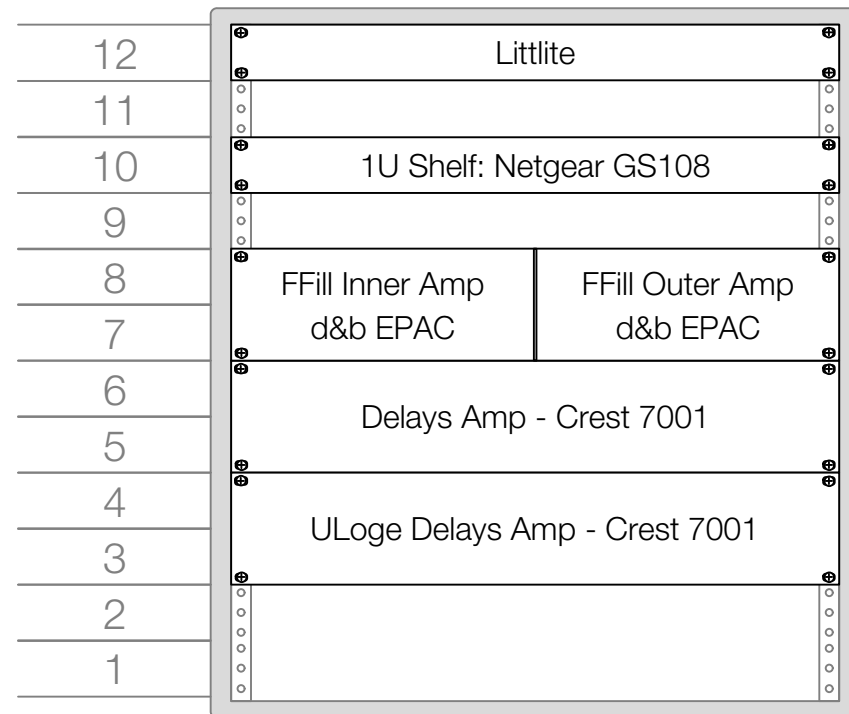

Drawn by
Jeff Sherwood
Sound Designer
JRSherw@gmail.com
c: (917) 946-1737

30 Jun 2016
Scale: NTS

01 of 9

v4

JRS

Amp Rack 2

The Music Man
Sound System
Rack Drawings

Sound System Design by
Jeff Sherwood
Sound Designer
JRSherw@gmail.com
c: (917) 946-1737