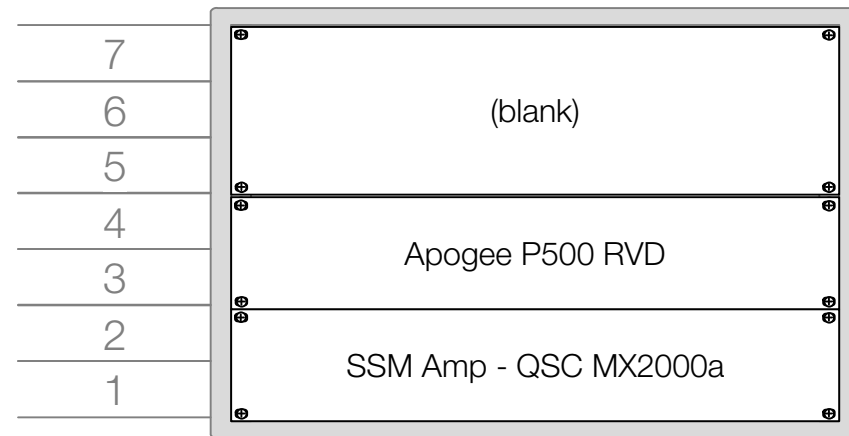

Amp Rack 3

The Music Man
Sound System
Rack Drawings

Sound System Design by
Jeff Sherwood
Sound Designer
JRSherw@gmail.com
c: (917) 946-1737

Cape Playhouse '16
Cape Cod Center for the Arts
810 Main Street, Route 6A
P.O. Box 2001
Dennis, MA 02638

Drawn by
Jeff Sherwood
Sound Designer
JRSherw@gmail.com
c: (917) 946-1737

30 Jun 2016
Scale: NTS

03 of 9

v4

JRS