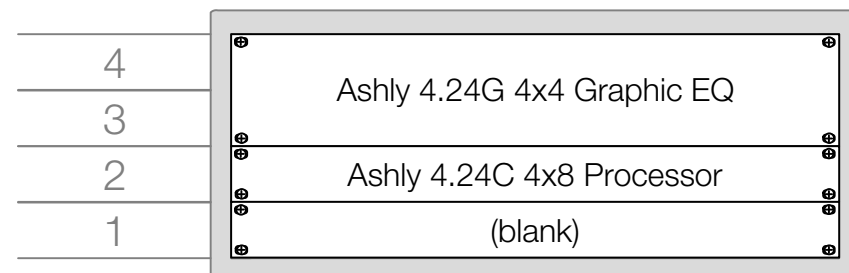

Prosc Rack 1

The Music Man
Sound System
Rack Drawings

Sound System Design by
Jeff Sherwood
Sound Designer
JRSherw@gmail.com
c: (917) 946-1737

Cape Playhouse '16
Cape Cod Center for the Arts
810 Main Street, Route 6A
P.O. Box 2001
Dennis, MA 02638

Drawn by
Jeff Sherwood
Sound Designer
JRSherw@gmail.com
c: (917) 946-1737

30 Jun 2016
Scale: NTS

04 of 9

v4

JRS