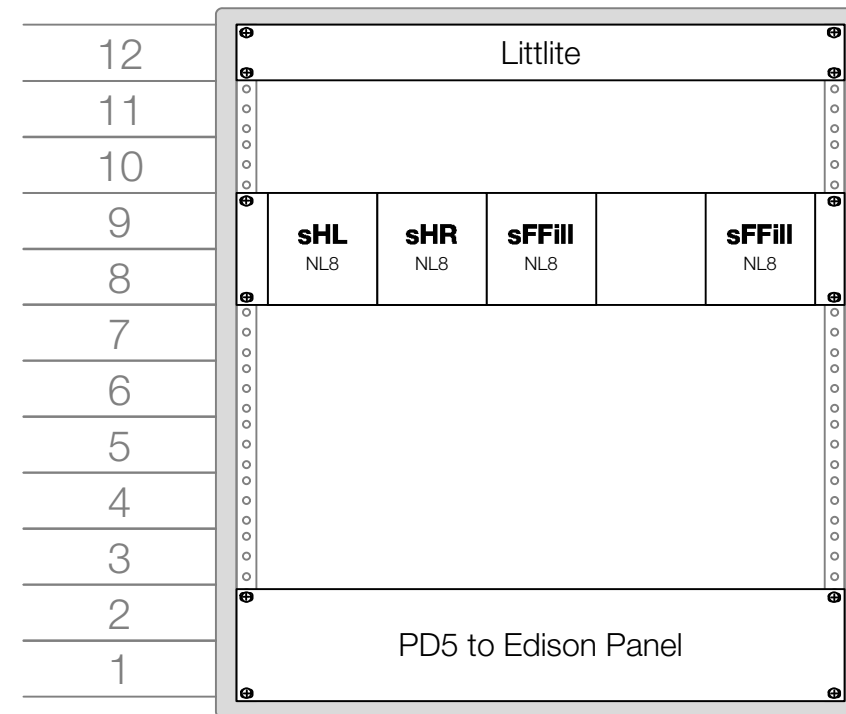

Amp Rack 1

The Music Man
Sound System
Rack Drawings

Sound System Design by
Jeff Sherwood
Sound Designer
JRSherw@gmail.com
c: (917) 946-1737

Cape Playhouse '16
Cape Cod Center for the Arts
810 Main Street, Route 6A
P.O. Box 2001
Dennis, MA 02638

Drawn by
Jeff Sherwood
Sound Designer
JRSherw@gmail.com
c: (917) 946-1737

30 Jun 2016
Scale: NTS

01 of 9

v4

JRS