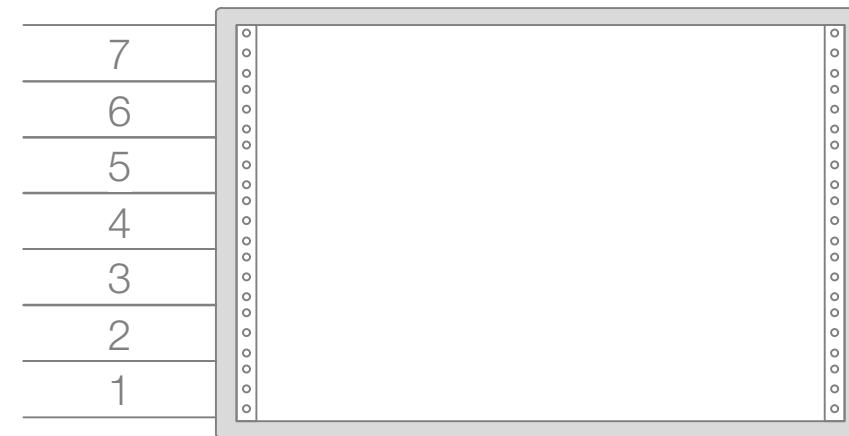

Amp Rack 3

The Music Man
Sound System
Rack Drawings

Sound System Design by
Jeff Sherwood
Sound Designer
JRSherw@gmail.com
c: (917) 946-1737

Cape Playhouse '16
Cape Cod Center for the Arts
810 Main Street, Route 6A
P.O. Box 2001
Dennis, MA 02638

Drawn by
Jeff Sherwood
Sound Designer
JRSherw@gmail.com
c: (917) 946-1737

30 Jun 2016
Scale: NTS

03 of 9

v4

JRS