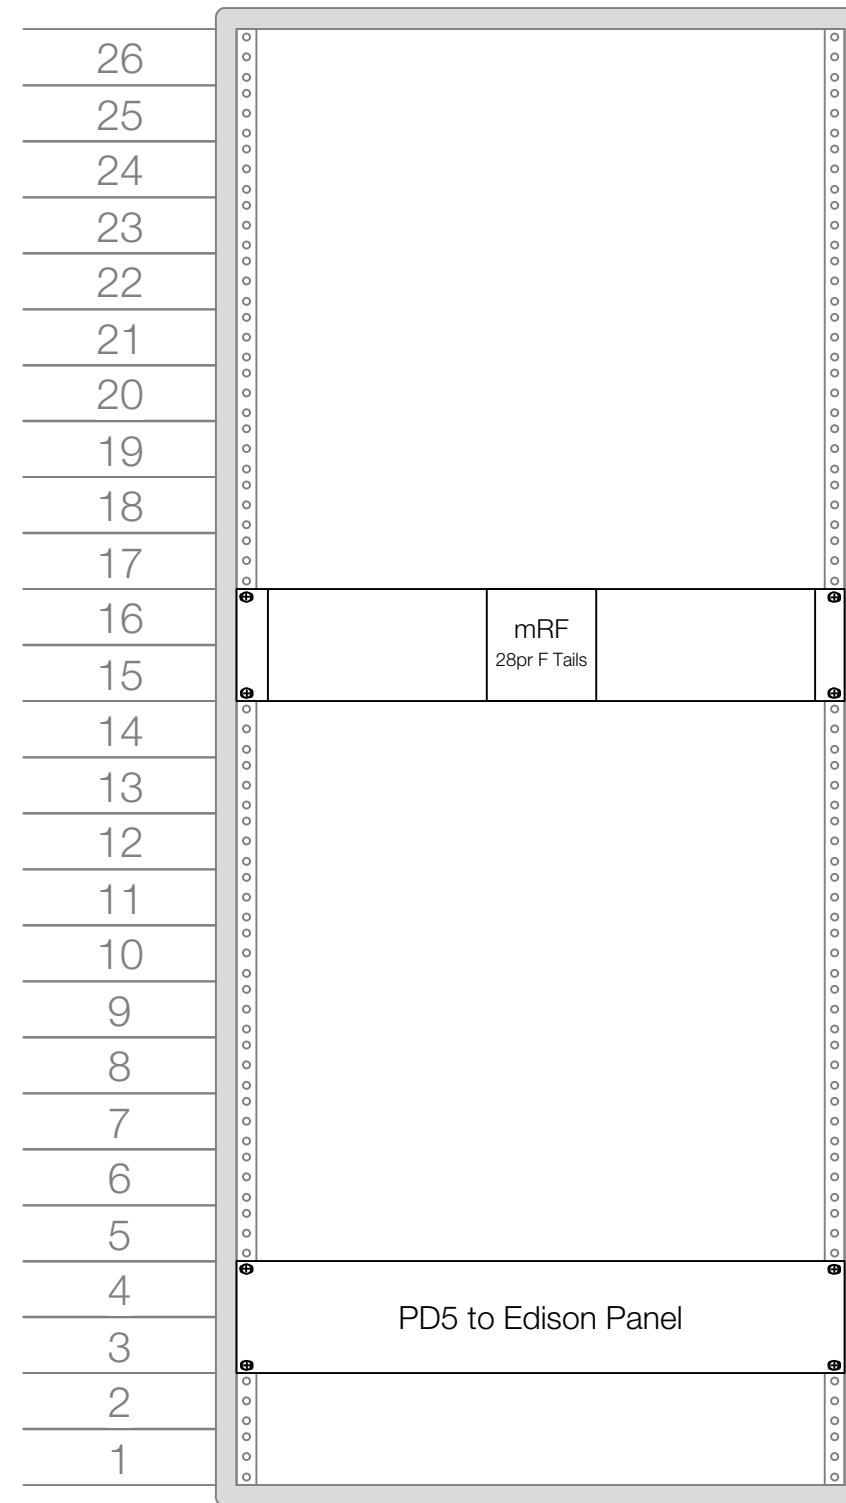

Drawn by
Jeff Sherwood
Sound Designer
JRSherw@gmail.com
c: (917) 946-1737

30 Jun 2016
Scale: NTS

07 of 9

v4

JRS

RF Rack 1

The Music Man
Sound System
Rack Drawings

Sound System Design by
Jeff Sherwood
Sound Designer
JRSherw@gmail.com
c: (917) 946-1737