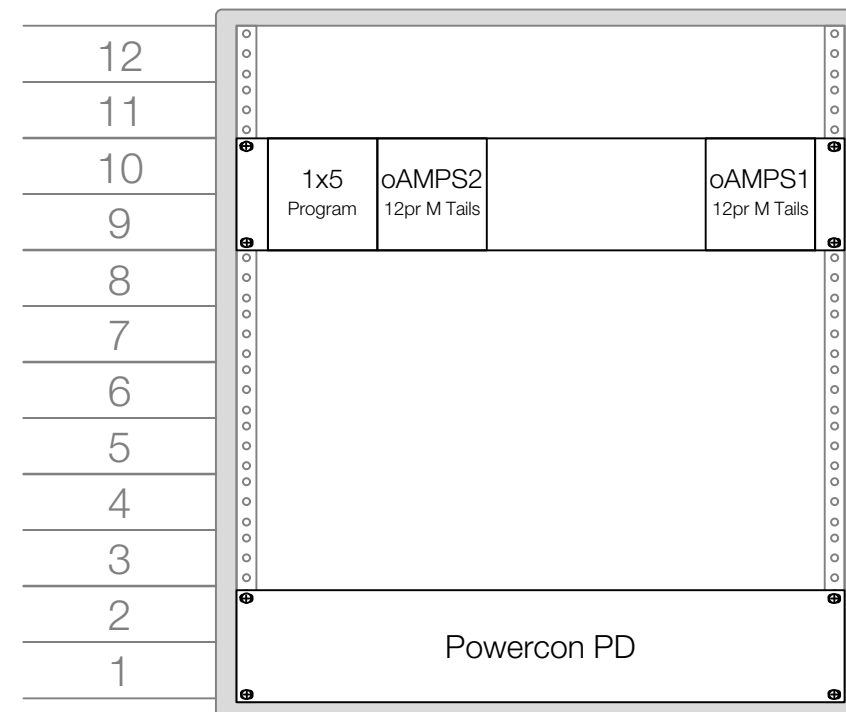

Prosc Rack 2

The Music Man
Sound System
Rack Drawings

Sound System Design by
Jeff Sherwood
Sound Designer
JRSherw@gmail.com
c: (917) 946-1737

Cape Playhouse '16
Cape Cod Center for the Arts
810 Main Street, Route 6A
P.O. Box 2001
Dennis, MA 02638

Drawn by
Jeff Sherwood
Sound Designer
JRSherw@gmail.com
c: (917) 946-1737

30 Jun 2016
Scale: NTS

05 of 9

v4

JRS