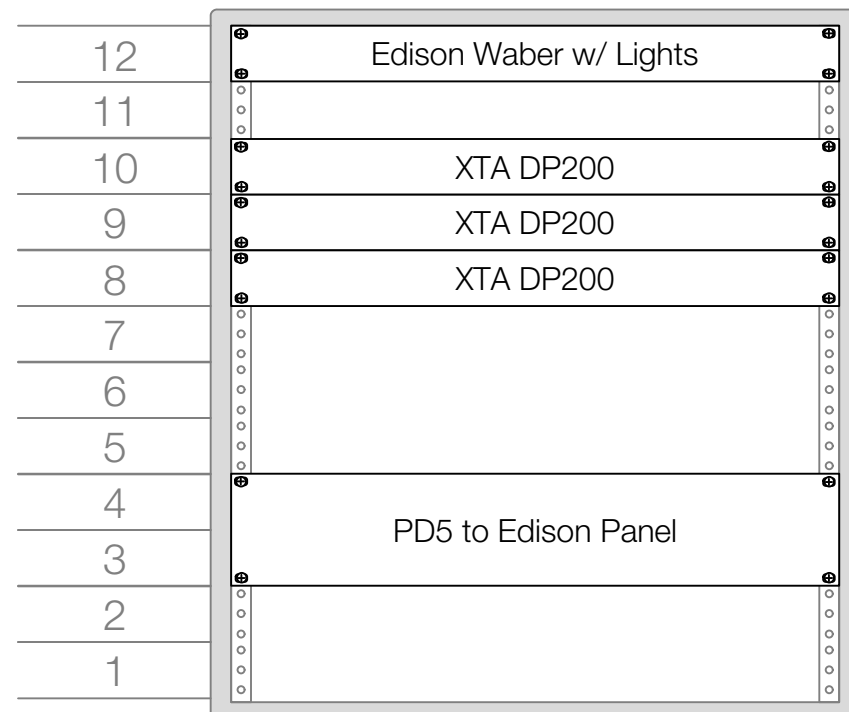

Prosc Rack 2

The Music Man
Sound System
Rack Drawings

Sound System Design by
Jeff Sherwood
Sound Designer
JRSherw@gmail.com
c: (917) 946-1737

Cape Playhouse '16
Cape Cod Center for the Arts
810 Main Street, Route 6A
P.O. Box 2001
Dennis, MA 02638

Drawn by
Jeff Sherwood
Sound Designer
JRSherw@gmail.com
c: (917) 946-1737

30 Jun 2016
Scale: NTS

05 of 9

v4

JRS