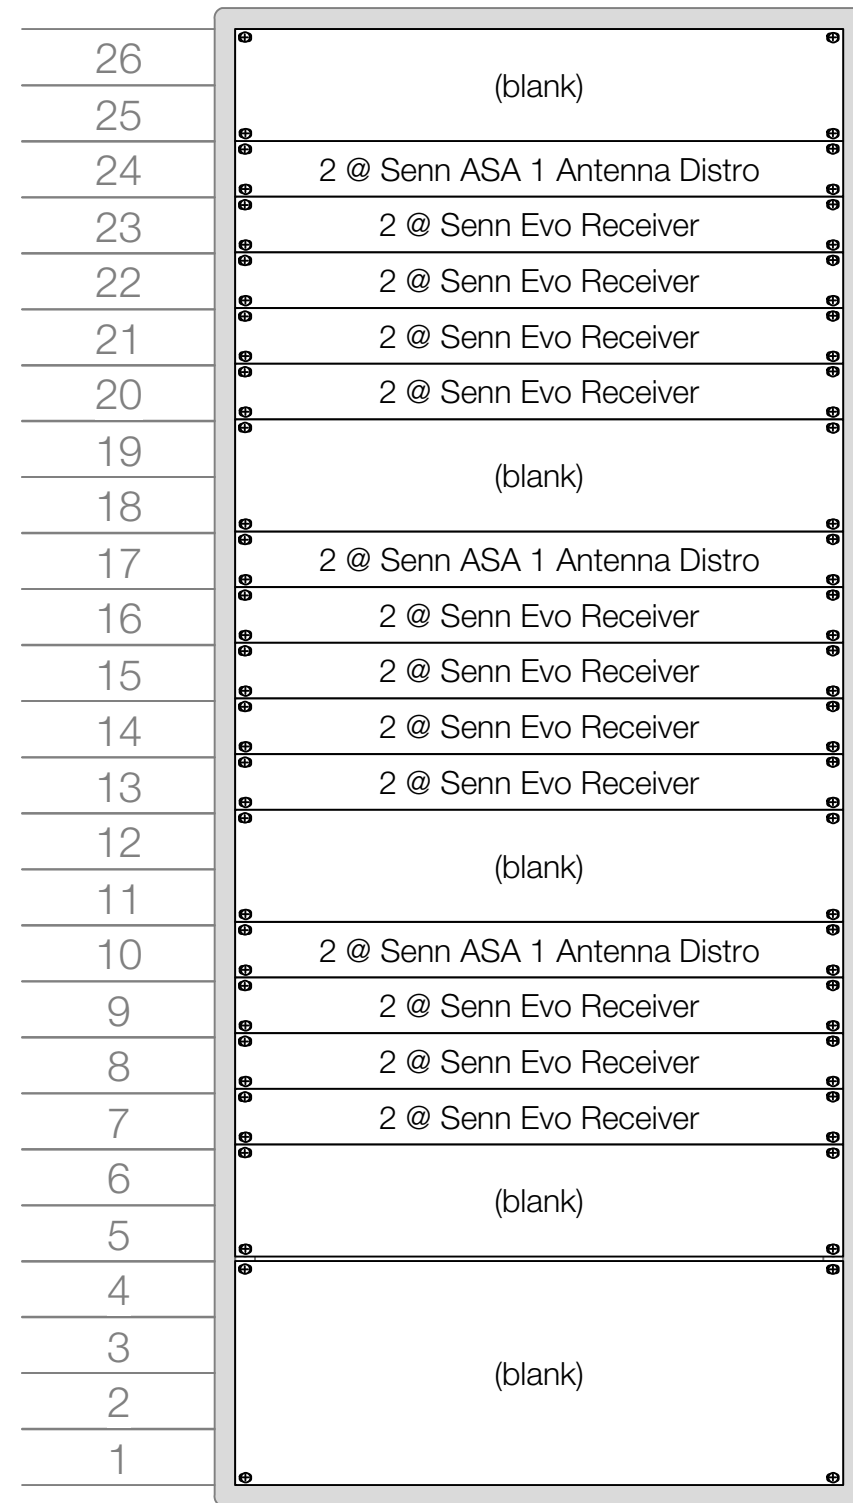

Drawn by
Jeff Sherwood
Sound Designer
JRSherw@gmail.com
c: (917) 946-1737

30 Jun 2016
Scale: NTS

07 of 9

v4

JRS

RF Rack 1

The Music Man
Sound System
Rack Drawings

Sound System Design by
Jeff Sherwood
Sound Designer
JRSherw@gmail.com
c: (917) 946-1737