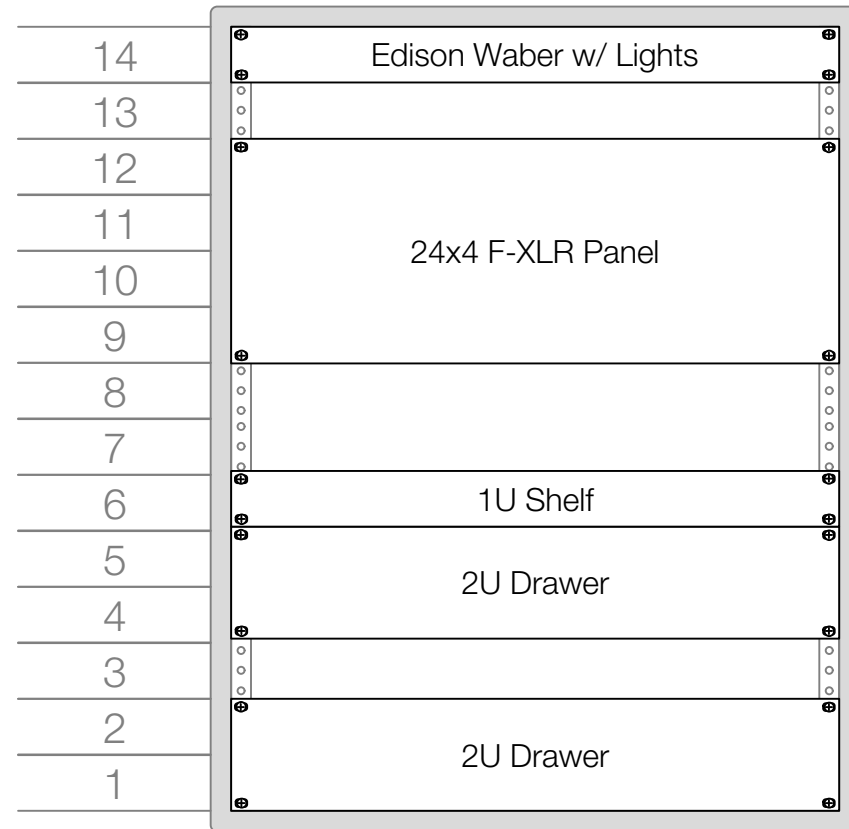

Drawn by
Jeff Sherwood
Sound Designer
JRSherw@gmail.com
c: (917) 946-1737

30 Jun 2016
Scale: NTS

05 of 9

v4

JRS

RF Patch Rack

The Music Man
Sound System
Rack Drawings

Sound System Design by
Jeff Sherwood
Sound Designer
JRSherw@gmail.com
c: (917) 946-1737