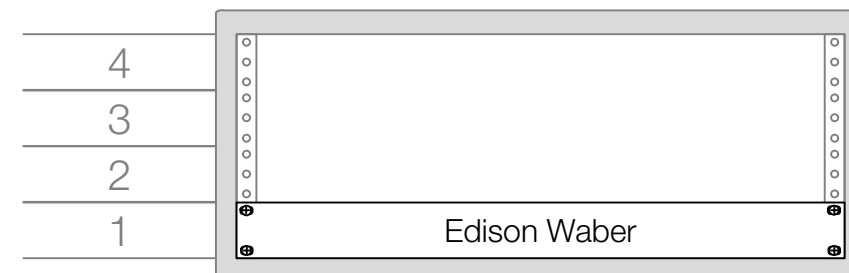

Prosc Rack 1

The Music Man
Sound System
Rack Drawings

Sound System Design by
Jeff Sherwood
Sound Designer
JRSherw@gmail.com
c: (917) 946-1737

Cape Playhouse '16
Cape Cod Center for the Arts
810 Main Street, Route 6A
P.O. Box 2001
Dennis, MA 02638

Drawn by
Jeff Sherwood
Sound Designer
JRSherw@gmail.com
c: (917) 946-1737

30 Jun 2016
Scale: NTS

04 of 9

v4

JRS