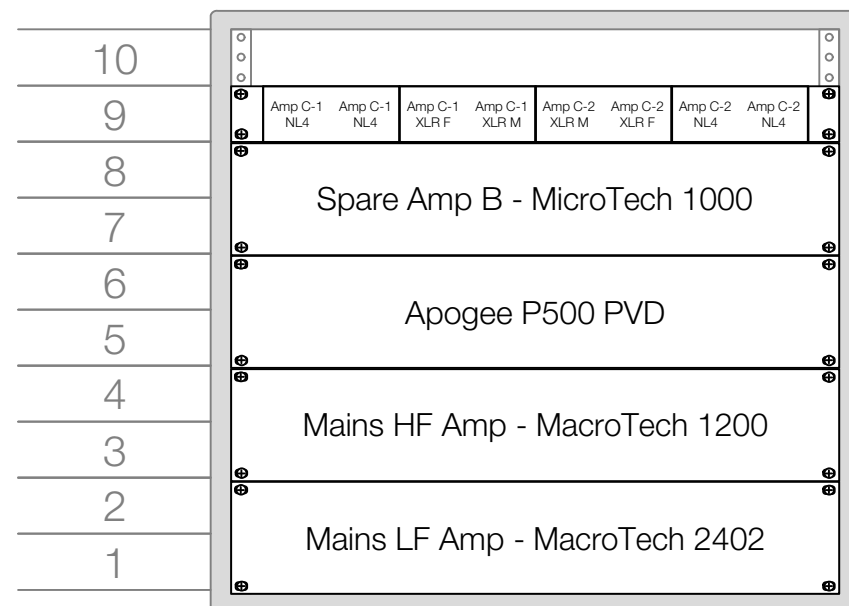

Amp Rack 2

The Music Man
Sound System
Rack Drawings

Sound System Design by
Jeff Sherwood
Sound Designer
JRSherw@gmail.com
c: (917) 946-1737

Cape Playhouse '16
Cape Cod Center for the Arts
810 Main Street, Route 6A
P.O. Box 2001
Dennis, MA 02638

Drawn by
Jeff Sherwood
Sound Designer
JRSherw@gmail.com
c: (917) 946-1737

30 Jun 2016
Scale: NTS

02 of 9

V4

JRS