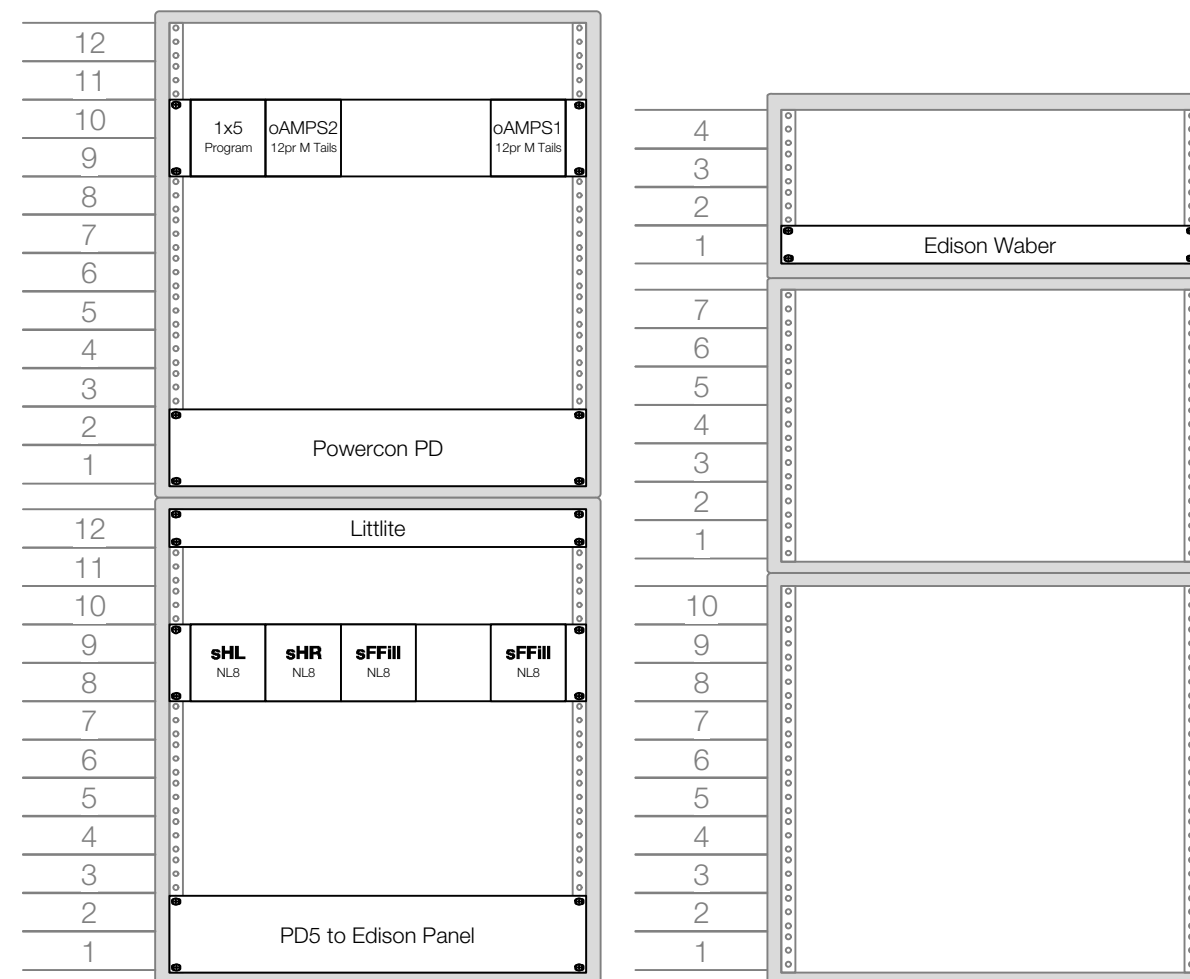

Drawn by  
Jeff Sherwood  
Sound Designer  
JRSherw@gmail.com  
c: (917) 946-1737

30 Jun 2016  
Scale: NTS

**1** of 1

v2

JRS

Front

Rear