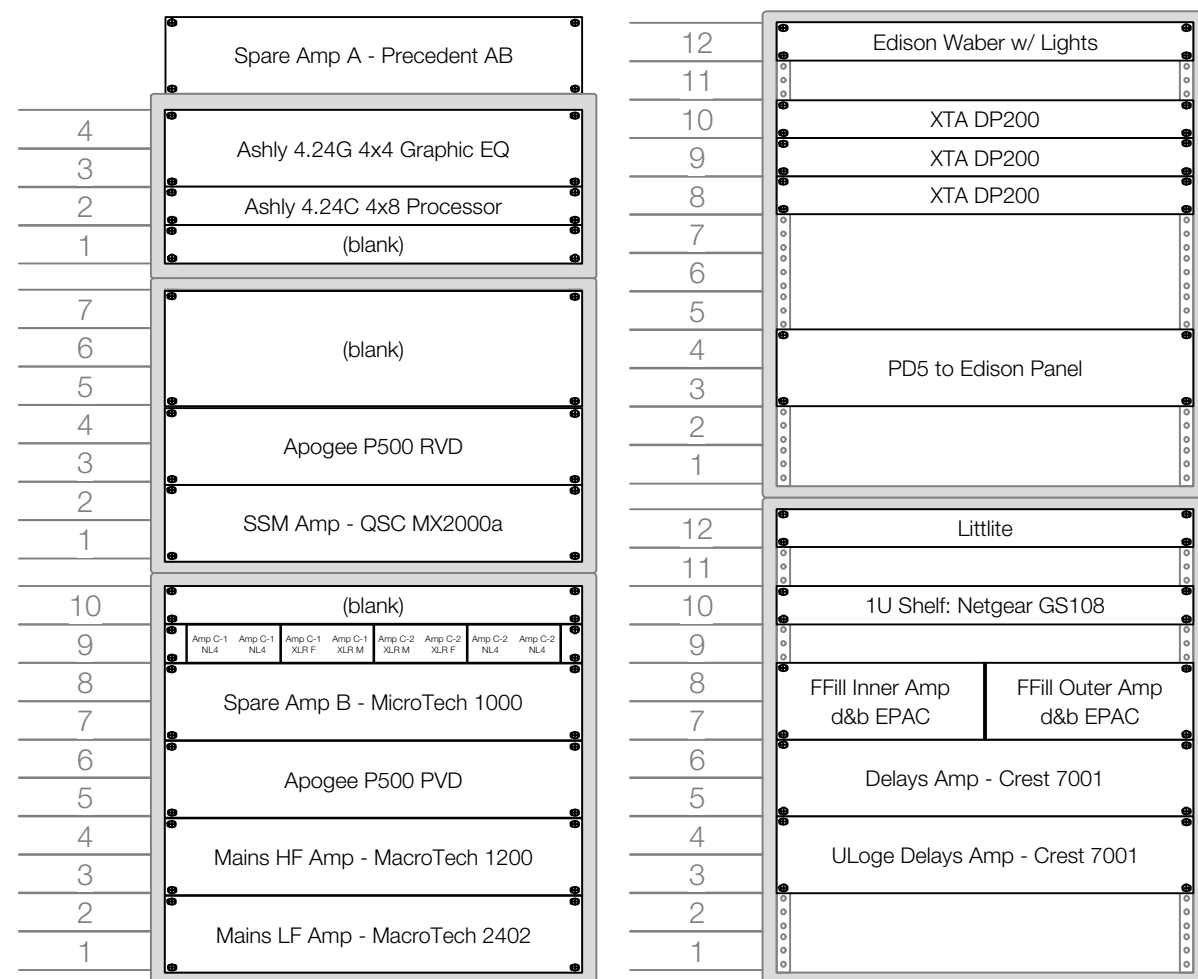

Drawn by  
Jeff Sherwood  
Sound Designer  
JRSherw@gmail.com  
c: (917) 946-1737

30 Jun 2016  
Scale: NTS

**1** of 1

v2

JRS

Front

Rear