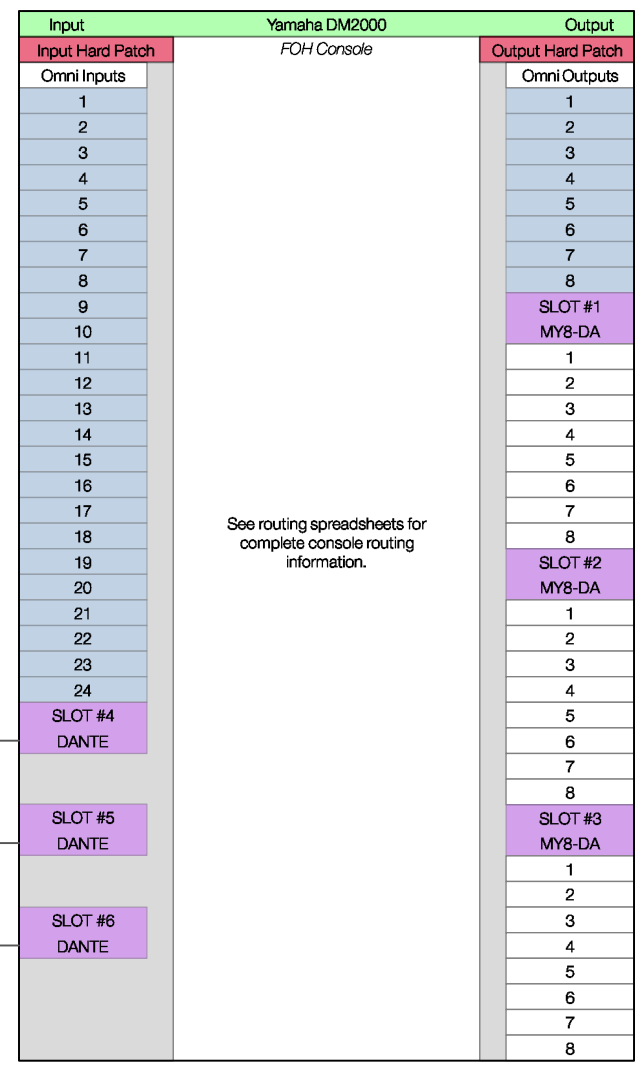

Jeff Sherwood
Sound Design

Associate

Sound Engineer Adam Lewis

Rev.	By	Notes
9/10/19	JRS	Updated Rep Amp Flow. Swapped Piano speakers to Genelec's.
9/26/19	JRS	Added Rio and updated Piano speakers

General Notes
Network switches to be patched according to House Rep VLAN port assignments.

Key
— Analog Audio Lines
- - - Digital Signal Lines
☁ Revision Clouds

Purdue University Theatre Presents

Miss Bennet Christmas at Pemberley
by Lauren Gunderson & Margot Melcon

Director Kristine Holtvedt

Scenic Designer Kate Cardinelli

Lighting Designer Baxter Carlisle Chambers

Costume Designer Caroline Rein

Drawn By JRS

System Block Diagram

SBD

Scale N.T.S.

Revision JRS - 9/26/19

Plate # 001 of 1

See routing spreadsheets for complete console routing information.